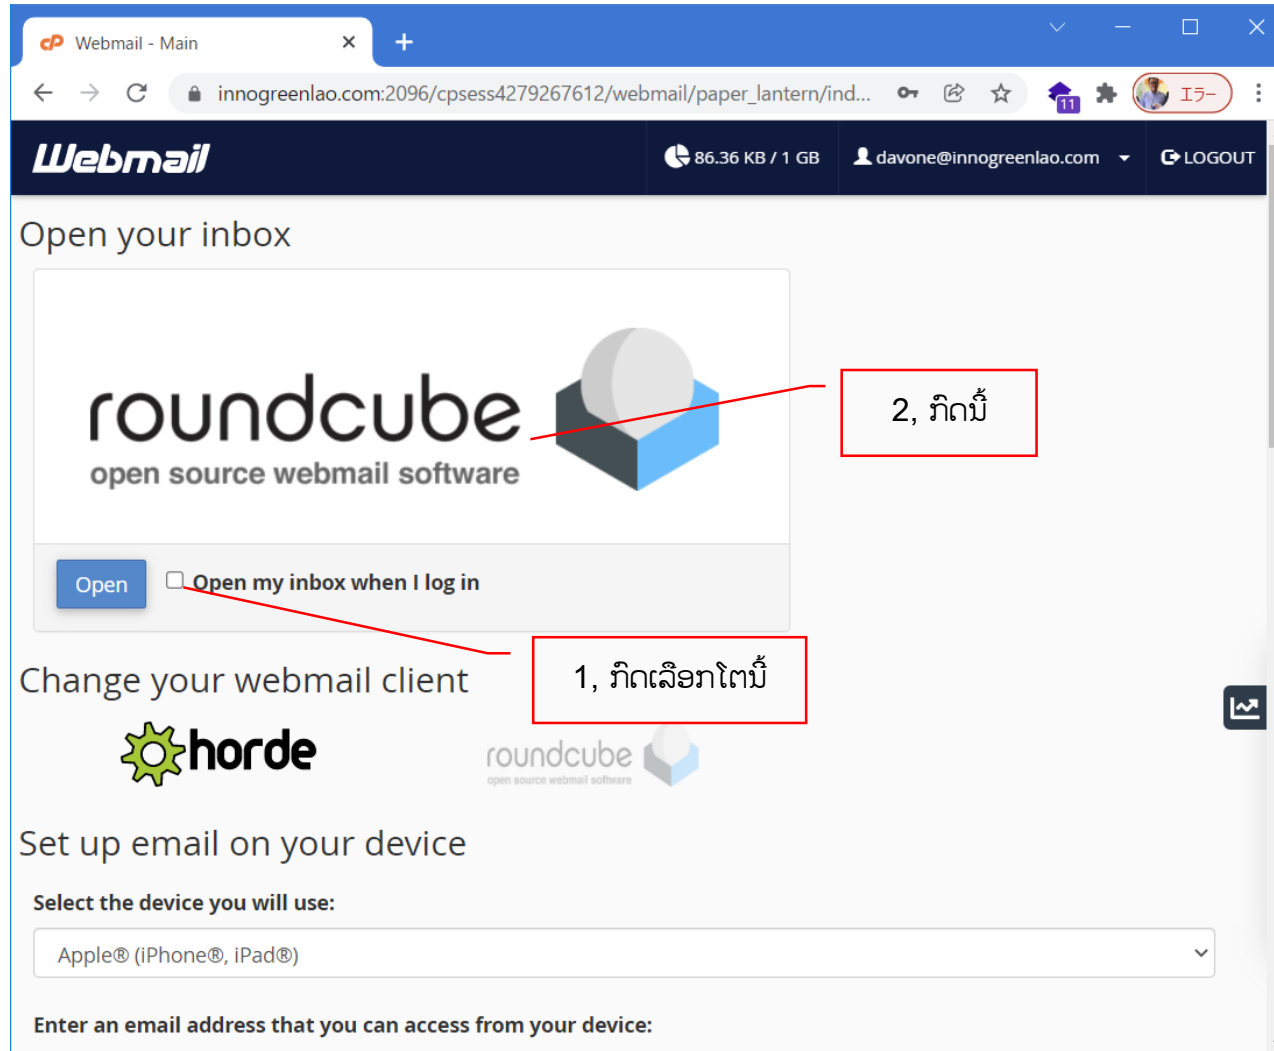

ເມື່ອລະຫັດຖືກຕ້ອງ ຈະປະກົດໜ້າຂ້າງລຸ່ມເພື່ອສອບຖາມວ່າຈະຕ້ອງການນຳໃຊ້ roundcube ເພື່ອເປີດ Email ຫຼືບໍ່. ແນະນຳວ່າໃຫ້ ຕັ້ງເປັນເປີດແບບ ບໍ່ຕ້ອງສອບຖາມ ອີກເພື່ອຄວາມສະດວກ.